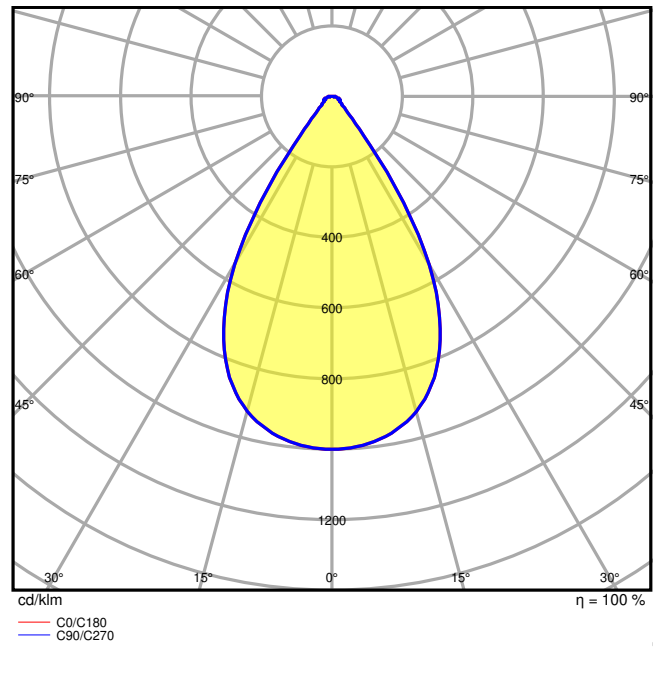

Product features

- Different luminous flux and beam angle for mounting heights of ~ 6 m to 14 m in 4000 K or 6500 K

TECHNICAL DATA**Electrical data**

Nominal wattage	147.00 W
Nominal voltage	220...240 V
Mains frequency	50...60 Hz
Nominal current	660 mA
Inrush current	49.4 A
Inrush current time T_{h50}	380 μ s
Max. no. of lum. on circuit break. B16 A	3
Max. no. of lum. on circuit break. C10 A	3
Max. no. of lum. on circuit break. C16 A	6
Power factor λ	≥ 0.95
Total harmonic distortion	< 20 %
Protection class	I
Operating mode	Mains voltage

Photometrical data

Luminous flux	22000 lm
Luminous efficacy	150 lm/W
Color temperature	4000 K
Light color (designation)	Cool White
Color rendering index Ra	≥ 80
Standard deviation of color matching	≤ 5 sdc _m
Low flicker	Yes
Photobiological safety group acc. to EN62778	RG1
Beam angle	70 °
UGR	≤ 25

LDC typ cone

LDC typ polar

Dimensions & Weight

Diameter	321.00 mm
Height	152.00 mm
Product weight	2554.00 g
Cable length	1500 mm

Materials & Colors

Product color	Black
Housing color	Black

Body material	Aluminum
Cover material	Polycarbonate (PC)
Glow Wire Test according to IEC 60695-2-12	850 °C