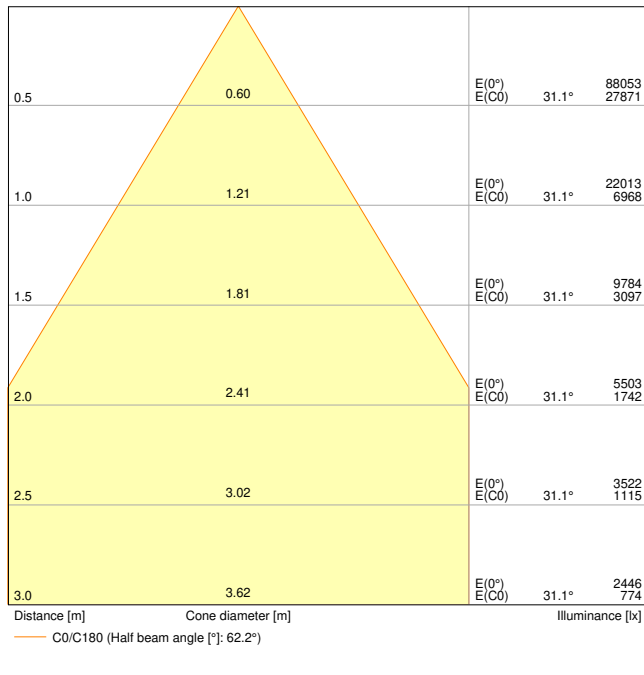

Product features

- Different luminous flux and beam angle for mounting heights of ~ 6 m to 14 m in 4000 K or 6500 K

TECHNICAL DATA**Electrical data**

Nominal wattage	147.00 W
Nominal voltage	220...240 V
Mains frequency	50...60 Hz
Nominal current	660 mA
Inrush current	49.4 A
Inrush current time T_{h50}	380 μ s
Max. no. of lum. on circuit break. B16 A	3
Max. no. of lum. on circuit break. C10 A	3
Max. no. of lum. on circuit break. C16 A	6
Power factor λ	≥ 0.95
Total harmonic distortion	< 20 %
Protection class	I
Operating mode	Mains voltage

Photometrical data

Luminous flux	22000 lm
Luminous efficacy	150 lm/W
Color temperature	4000 K
Light color (designation)	Cool White
Color rendering index Ra	≥ 80
Standard deviation of color matching	≤ 5 sdc _m
Low flicker	Yes
Photobiological safety group acc. to EN62778	RG1
Beam angle	70 °
UGR	≤ 25

LDC typ cone

LDC typ polar

Dimensions & Weight

Diameter	321.00 mm
Height	152.00 mm
Product weight	2554.00 g
Cable length	1500 mm

Materials & Colors

Product color	Black
Housing color	Black

Body material	Aluminum
Cover material	Polycarbonate (PC)
Glow Wire Test according to IEC 60695-2-12	850 °C