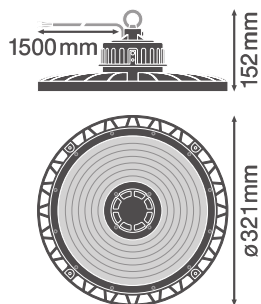

Product features

- Different luminous flux and beam angle for mounting heights of ~ 6 m to 14 m in 4000 K or 6500 K

TECHNICAL DATA**Electrical data**

Nominal wattage	147.00 W
Nominal voltage	220...240 V
Mains frequency	50...60 Hz
Nominal current	660 mA
Inrush current	49.4 A
Inrush current time T_{h50}	380 μ s
Max. no. of lum. on circuit break. B16 A	3
Max. no. of lum. on circuit break. C10 A	3
Max. no. of lum. on circuit break. C16 A	6
Power factor λ	≥ 0.95
Total harmonic distortion	< 20 %
Protection class	I
Operating mode	Mains voltage

Photometrical data

Luminous flux	22000 lm
Luminous efficacy	150 lm/W
Color temperature	4000 K
Light color (designation)	Cool White
Color rendering index Ra	≥ 80
Standard deviation of color matching	≤ 5 sdc _m
Low flicker	Yes
Photobiological safety group acc. to EN62778	RG1
Beam angle	70 °
UGR	≤ 25

LDC typ cone

LDC typ polar

Dimensions & Weight

Diameter	321.00 mm
Height	152.00 mm
Product weight	2554.00 g
Cable length	1500 mm

Materials & Colors

Product color	Black
Housing color	Black

Body material	Aluminum
Cover material	Polycarbonate (PC)
Glow Wire Test according to IEC 60695-2-12	850 °C