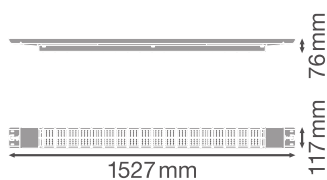

Photometrical data

Luminous flux	16275 lm
Luminous efficacy	155 lm/W
Color temperature	4000 K
Light color (designation)	Cool White
Color rendering index Ra	≥ 80
Standard deviation of color matching	< 3 sdc _m
Low flicker	Yes
Photobiological safety group acc. to EN62778	RG1
Photobiological safety group acc. to EN62471	RG1
Beam angle	90 °

LDC typ cone

LDC typ polar

Dimensions & Weight

Length	1527 mm
Width	117.00 mm
Height	76.00 mm
Product weight	5760.00 g

Materials & Colors

Product color	White
Housing color	White
Body material	Steel
Glow Wire Test according to IEC 60695-2-12	650 °C
Mercury content	0.0 mg