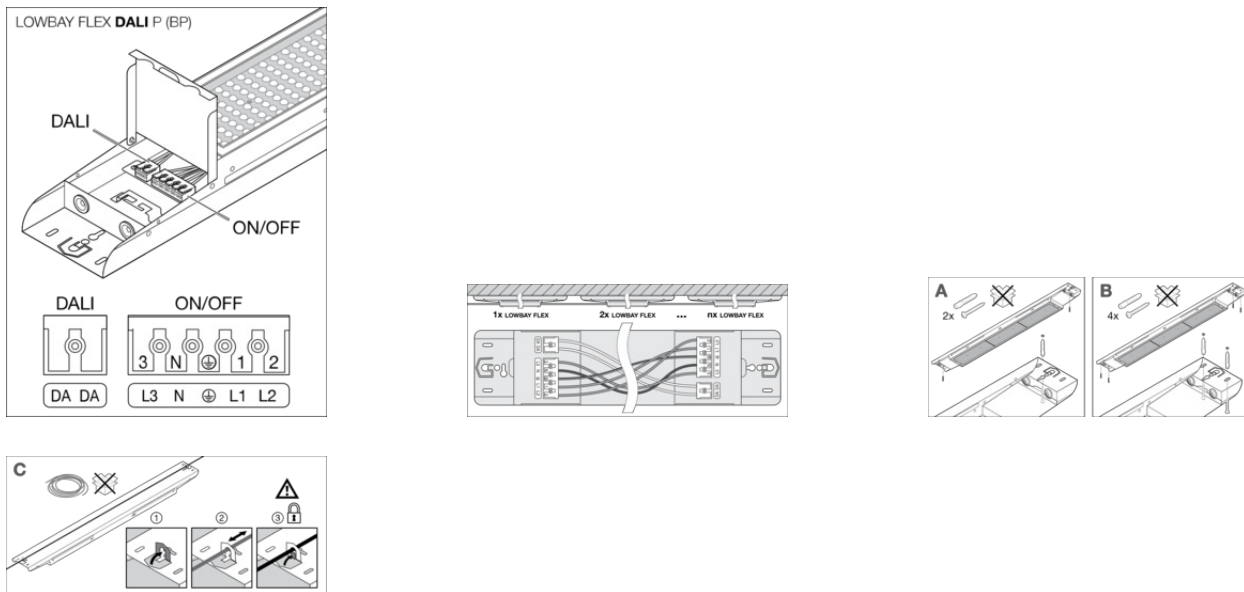

Product code	Packaging unit (Pieces/Unit)	Dimensions (length x width x height)	Gross weight	Volume
4058075676381	Folding box 1	106 mm x 1,572 mm x 154 mm	6193.00 g	25.66 dm³
4058075676398	Shipping box 3	1,602 mm x 488 mm x 143 mm	21017.00 g	111.79 dm³

The mentioned product code describes the smallest quantity unit which can be ordered. One shipping unit can contain one or more single products. When placing an order, for the quantity please enter single or multiples of a shipping unit.

ADDITIONAL CATALOG INFORMATION

References / Links

- For Guarantee see www.ledvance.com/guarantee

DISCLAIMER

Subject to change without notice. Errors and omission excepted. Always make sure to use the most recent release.