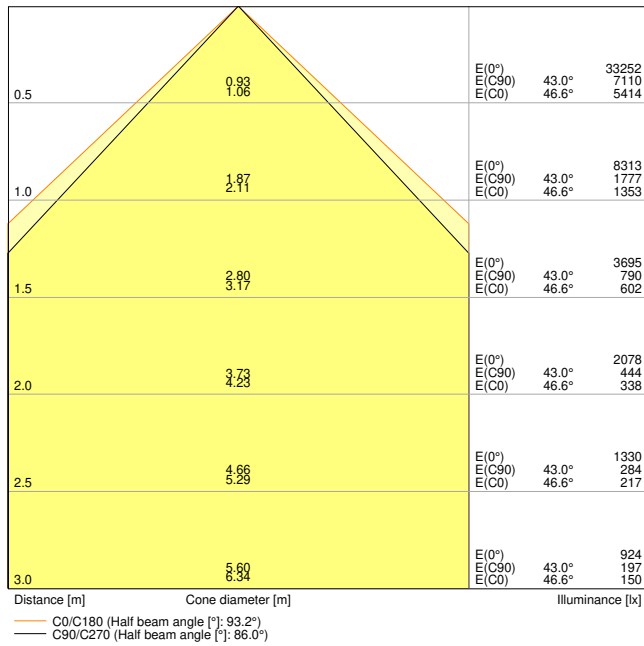

TECHNICAL DATA

Electrical data

Nominal wattage	105 W
Nominal voltage	220...240 V
Mains frequency	0/50/60 Hz
Nominal current	450 mA
Inrush current	17.3 A
Inrush current time T_{h50}	164 μ s
Max. no. of lum. on circuit break. B16 A	27
Max. no. of lum. on circuit break. C10 A	17
Max. no. of lum. on circuit break. C16 A	28
Power factor λ	≥ 0.90
Total harmonic distortion	$\leq 20 \%$
Protection class	I
Operating mode	ELECTRONIC CONTROL GEAR (ECG)

Photometrical data

Luminous flux	16275 lm
Luminous efficacy	155 lm/W
Color temperature	4000 K
Light color (designation)	Cool White
Color rendering index Ra	≥ 80
Standard deviation of color matching	< 3 sdc _m
Low flicker	Yes
Photobiological safety group acc. to EN62778	RG1
Photobiological safety group acc. to EN62471	RG1
Beam angle	90 °

LDC typ cone

LDC typ polar

Dimensions & Weight

Length	1527 mm
Width	117.00 mm
Height	76.00 mm
Product weight	5760.00 g

Materials & Colors

Product color	White
Housing color	White
Body material	Steel
Glow Wire Test according to IEC 60695-2-12	650 °C
Mercury content	0.0 mg