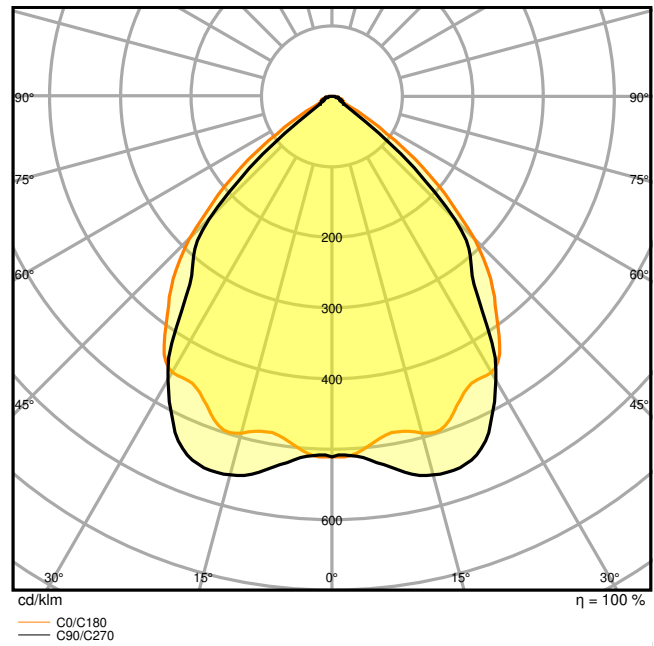

Photometrical data

Luminous flux	16275 lm
Luminous efficacy	155 lm/W
Color temperature	4000 K
Light color (designation)	Cool White
Color rendering index Ra	≥ 80
Standard deviation of color matching	< 3 sdc _m
Low flicker	Yes
Photobiological safety group acc. to EN62778	RG1
Photobiological safety group acc. to EN62471	RG1
Beam angle	90 °

LDC typ cone

LDC typ polar

Dimensions & Weight

Length	1527 mm
Width	117.00 mm
Height	76.00 mm
Product weight	5760.00 g

Materials & Colors

Product color	White
Housing color	White
Body material	Steel
Glow Wire Test according to IEC 60695-2-12	650 °C
Mercury content	0.0 mg